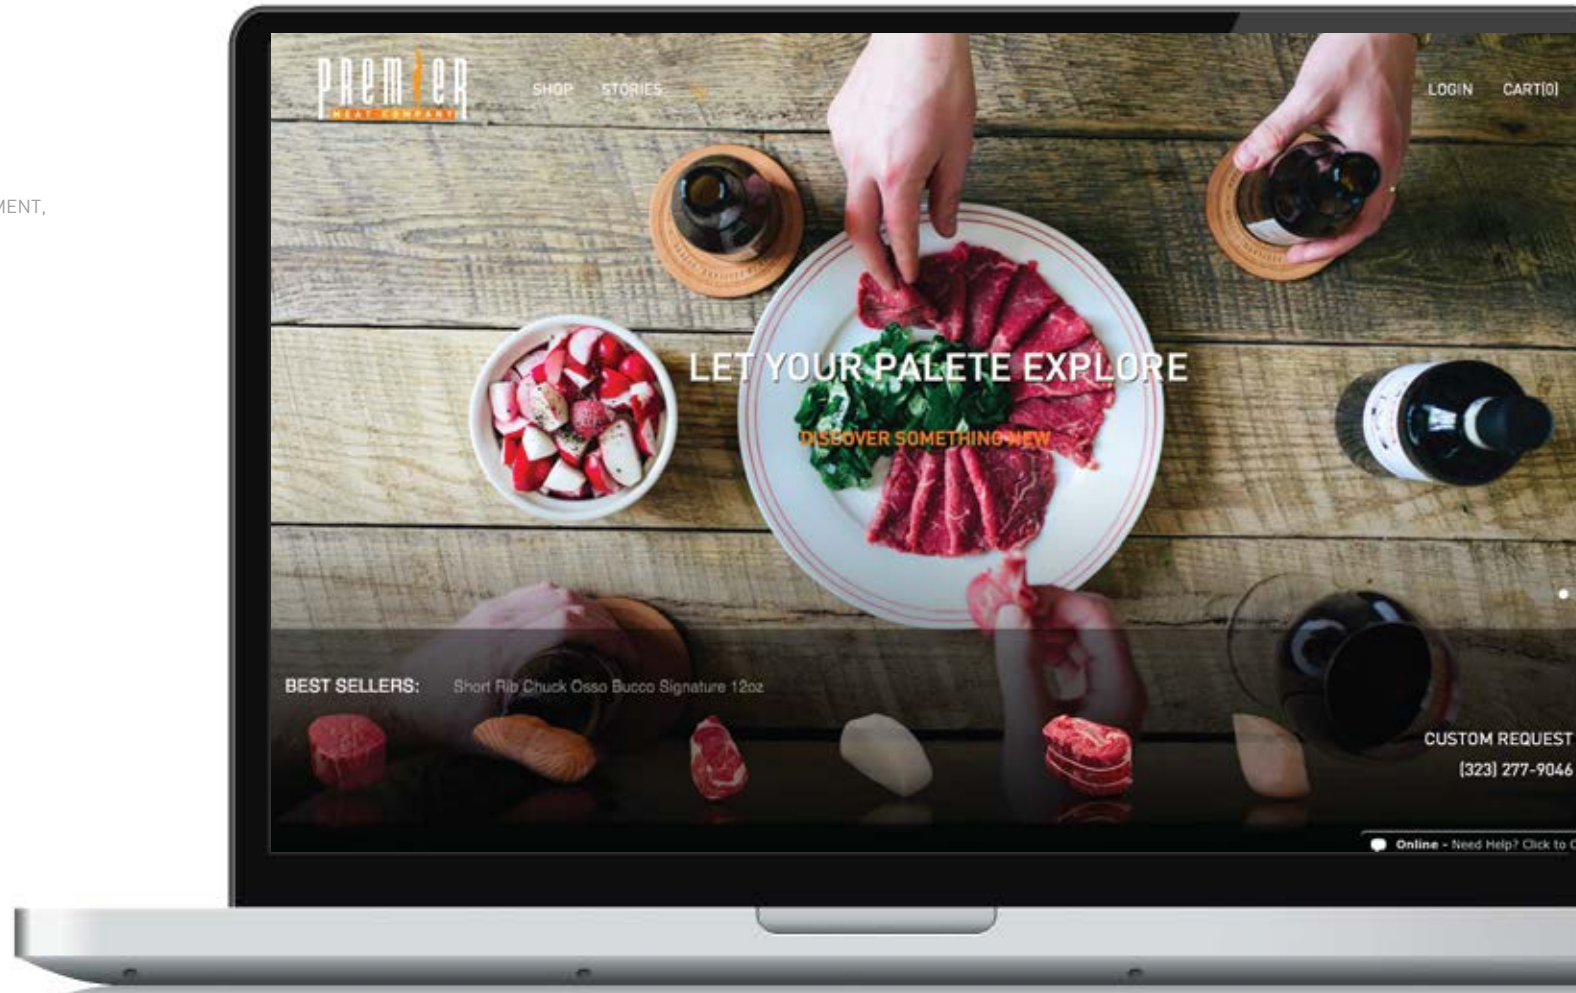

SEO
SMM

CONTENT

Copywriting
Social Media

sm.

SMDESIGN

PREMIER MEAT

<http://premiermeatcompany.com>

SCOPE: MAGENTO ECOMMERCE, FRONT END DEVELOPMENT,
CUSTOM MODULE DEVELOPMENT, CANOPY INVENTORY
MANAGEMENT INTEGRATION