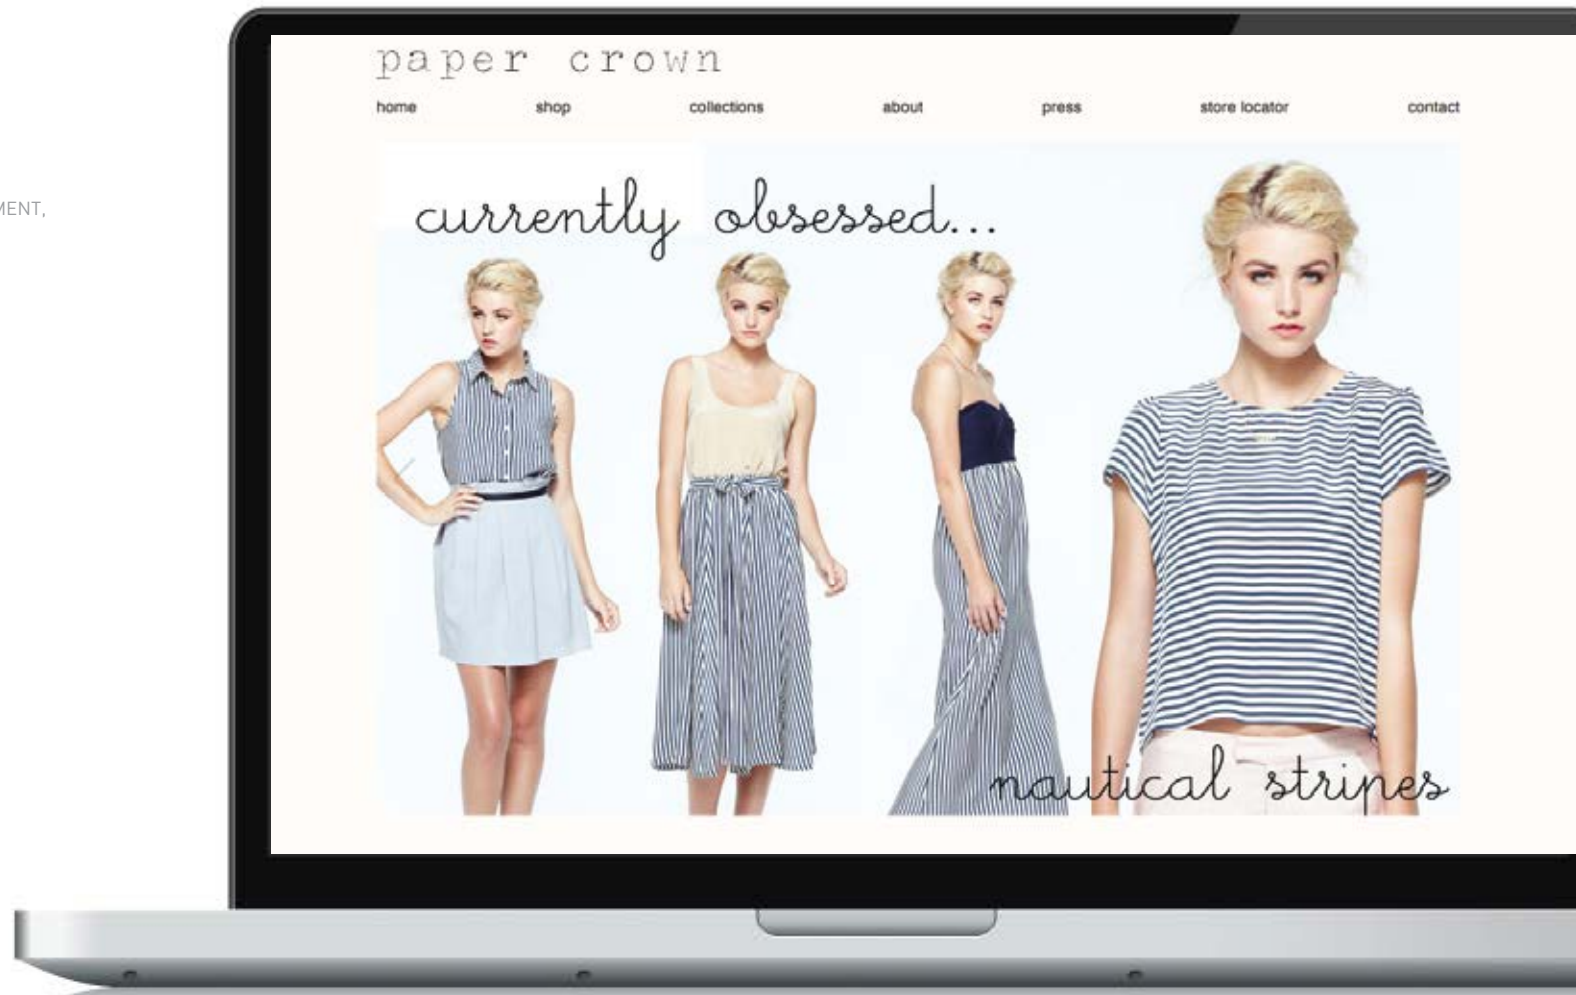

PAPER CROWN

<http://paper-crown.com>

SCOPE: MAGENTO ECOMMERCE, FRONT END DEVELOPMENT,
CUSTOM MODULE DEVELOPMENT

sm.

SMDESIGN / SELECTED WORKS