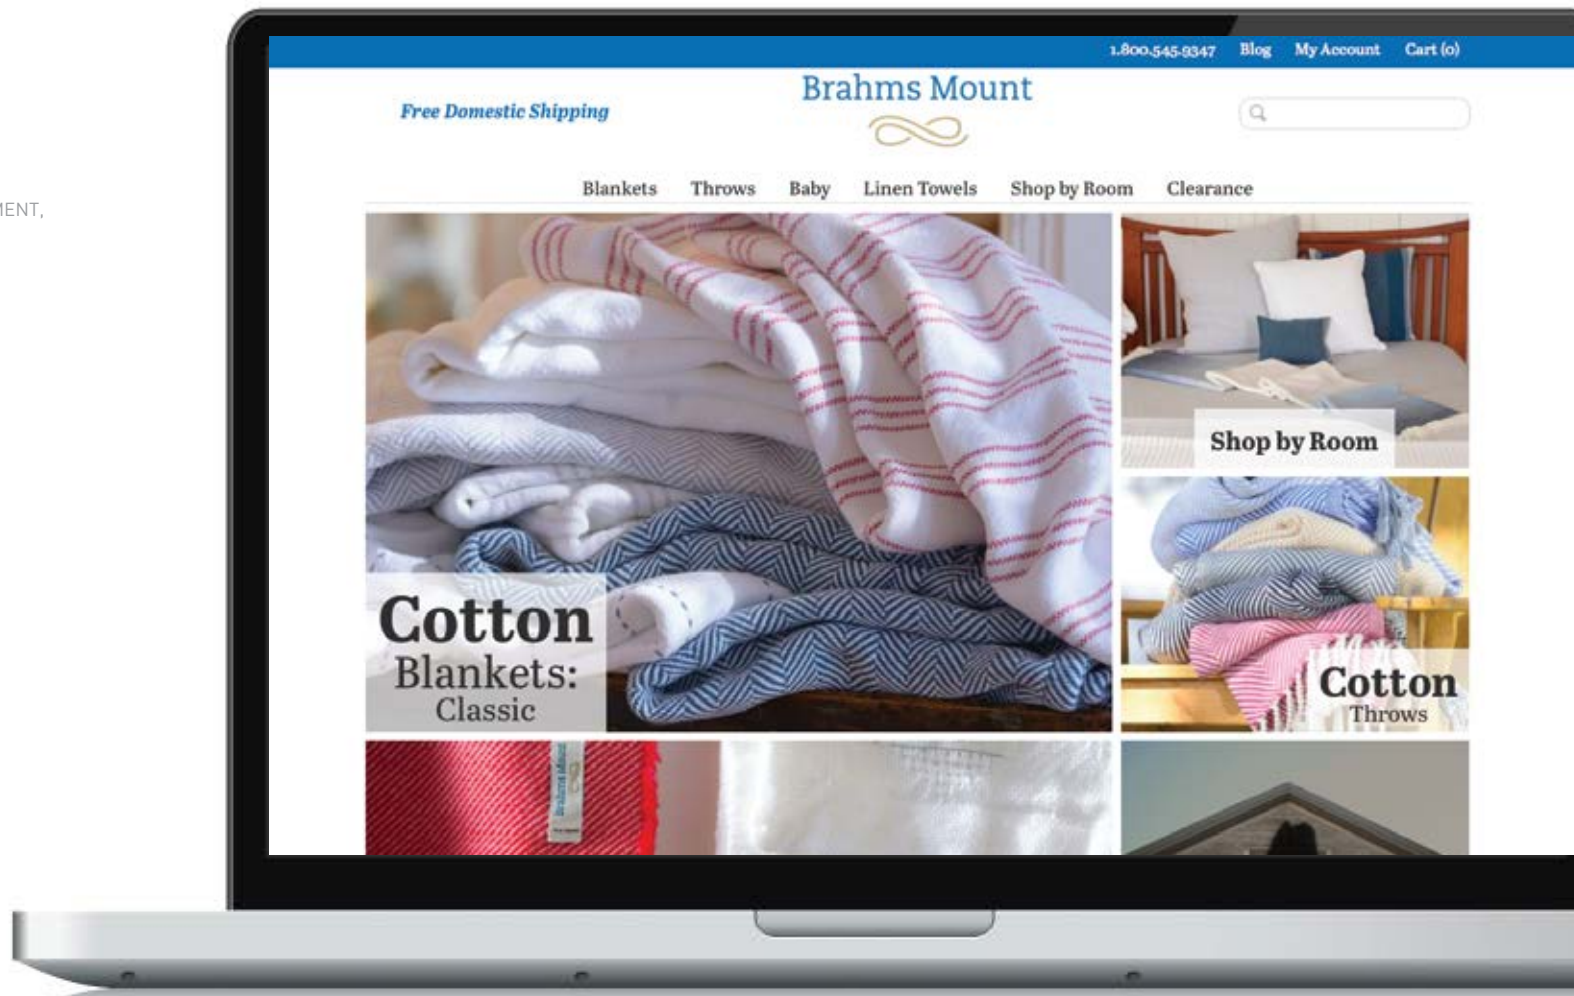

sm.

SMDESIGN / SELECTED WORKS

SWEET HEARTS

<http://www.sweetheartsandtarts.com/>

SCOPE: MAGENTO ECOMMERCE, FRONT END DEVELOPMENT,
CUSTOM MODULE DEVELOPMENT

sm.

SMDESIGN / SELECTED WORKS

JC APPAREL