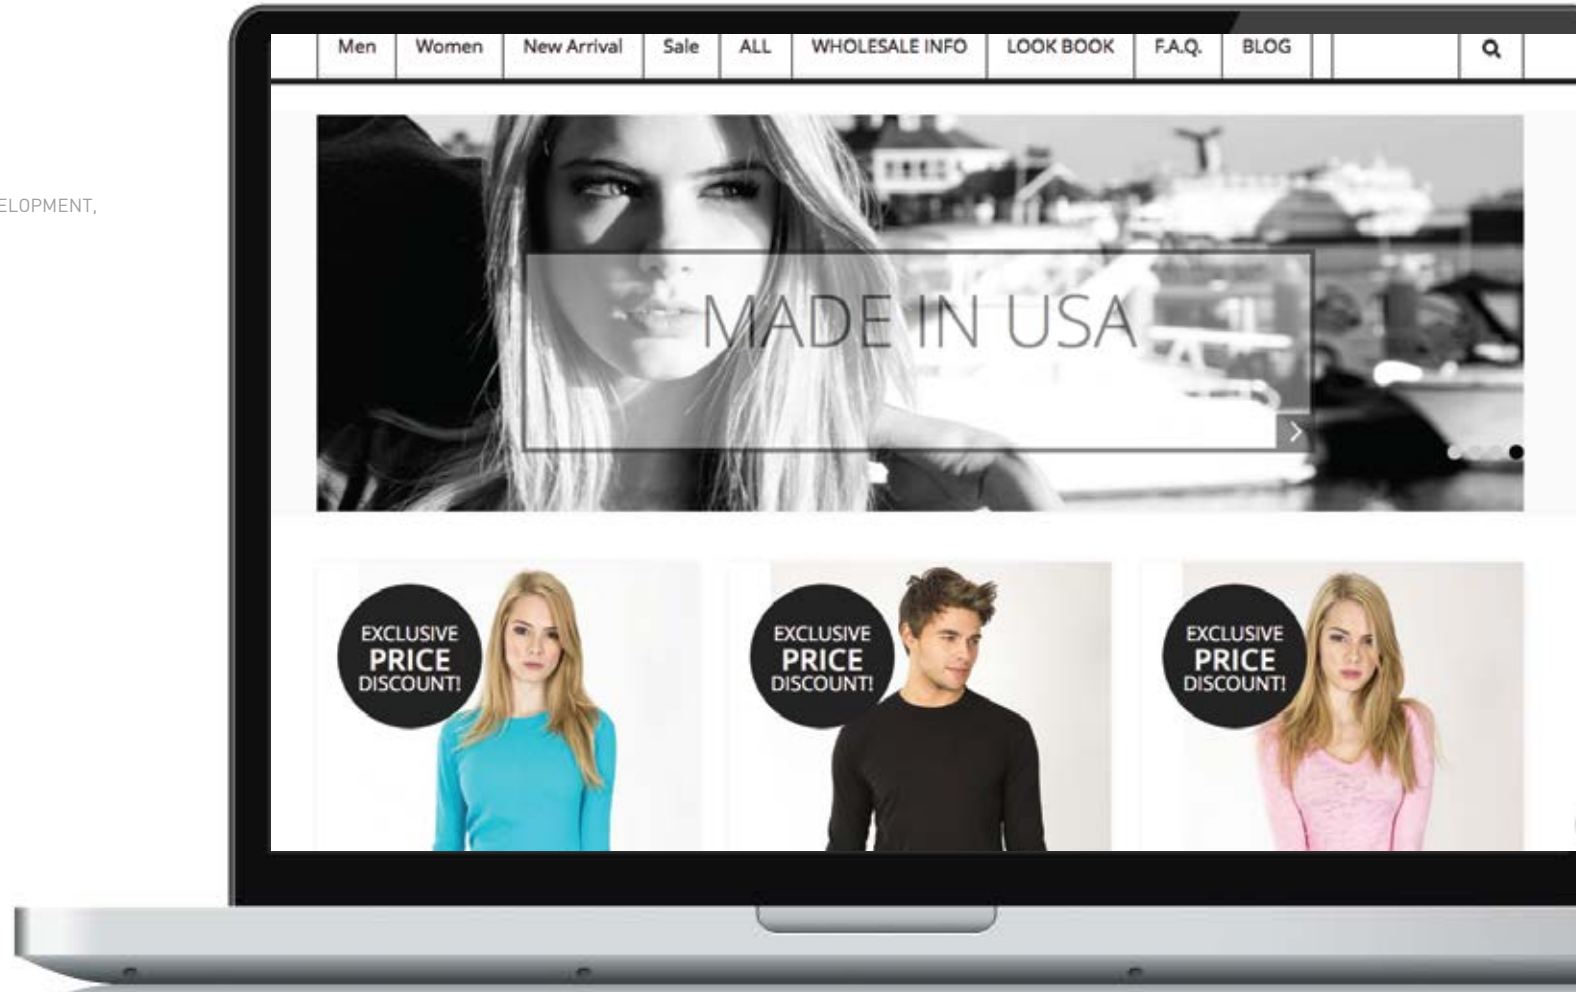

JC APPAREL

<http://www.jsapparelshop.com/>

SCOPE: MAGENTO ECOMMERCE, CUSTOM MODULE DEVELOPMENT,
zPERFORMANCE OPTIMIZATION

sm.

SMDESIGN / SELECTED WORKS