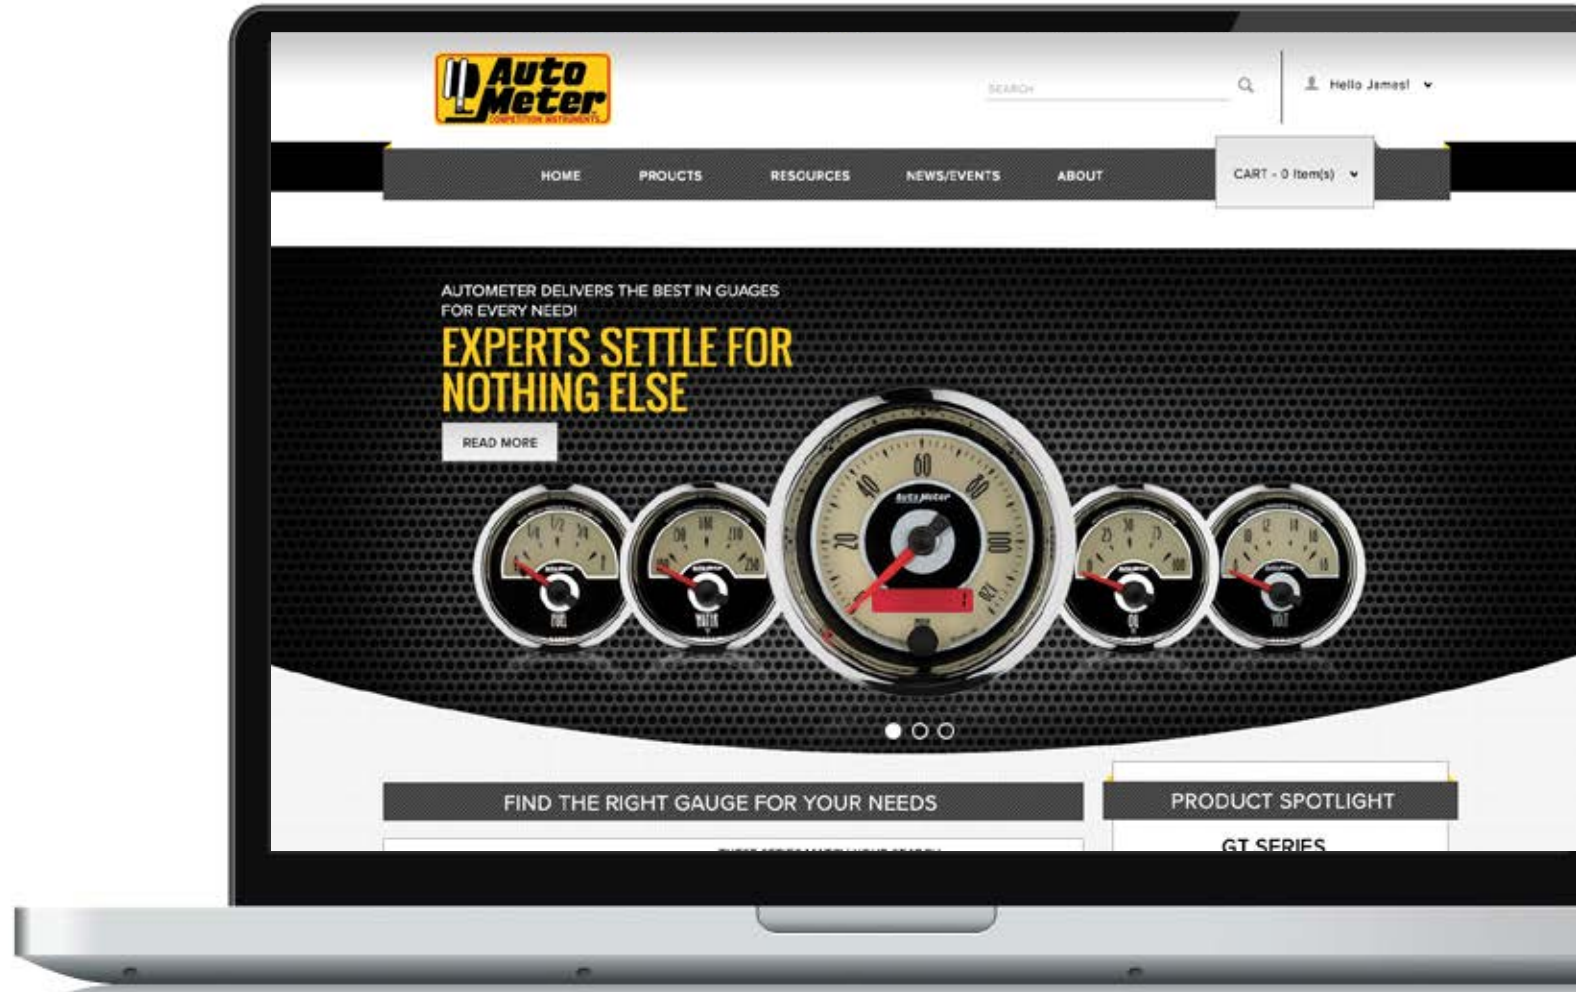

sm.

SMDESIGN / SELECTED WORKS

AUTOMETER

<http://www.autometer.com>

SCOPE: MAGENTO ECOMMERCE,
DESIGN AND DEVELOPMENT,
CUSTOM MODULE DEVELOPMENT,
QAD INVENTORY MANAGEMENT INTEGRATION

sm.

SMDESIGN / SELECTED WORKS